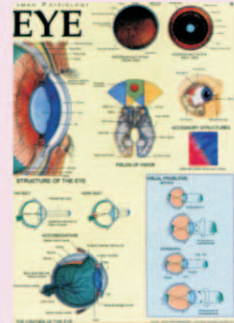

HUMAN PHYSIOLOGY CHARTS

Size 75x100cm

Set of 16 - Rs. 1500.00

Available in Set form only

1. Skeleton System
2. Muscular System
3. Circulation of Blood
4. Brain & Nervous System
5. Digestive System
6. Human Eye
7. Human Ear
8. Kidney, Skin & Excretory Organs
9. Respiratory System
10. Human Heart
11. Endocrine System
12. Genito Urinary (Male)
13. Female Reproductive System
14. Human Embryology (Early Stage)
15. Lymphatic System
16. Teeth and Dental Care